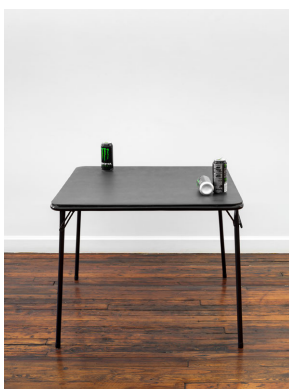

OFF PARADISE

Mitchell Charbonneau, *Foundations*
October 7 – December 17, 2023

Clockwise

Mitchell Charbonneau

Foundation, 2023

Hammered aluminum

42 x 72 in. (106.68 x 182.88 cm)

Courtesy of the artist and Off Paradise, New York
MC1373OP

Mitchell Charbonneau

Senseless, 2023

Cast polyurethane, epoxy, fiberglass, stainless steel, acrylic paint

37 ½ x 21 x 6 ½ in. (95.25 x 53.34 x 16.51 cm)

Courtesy of the artist and Off Paradise, New York
MC1371OP

Mitchell Charbonneau

Table with Monsters, 2023

Cast polyurethane, epoxy, bronze, fiberglass, acrylic paint

34 x 33 x 33 in. (86.36 x 83.82 x 83.82 cm)

Courtesy of the artist and Off Paradise, New York
MC1370OP